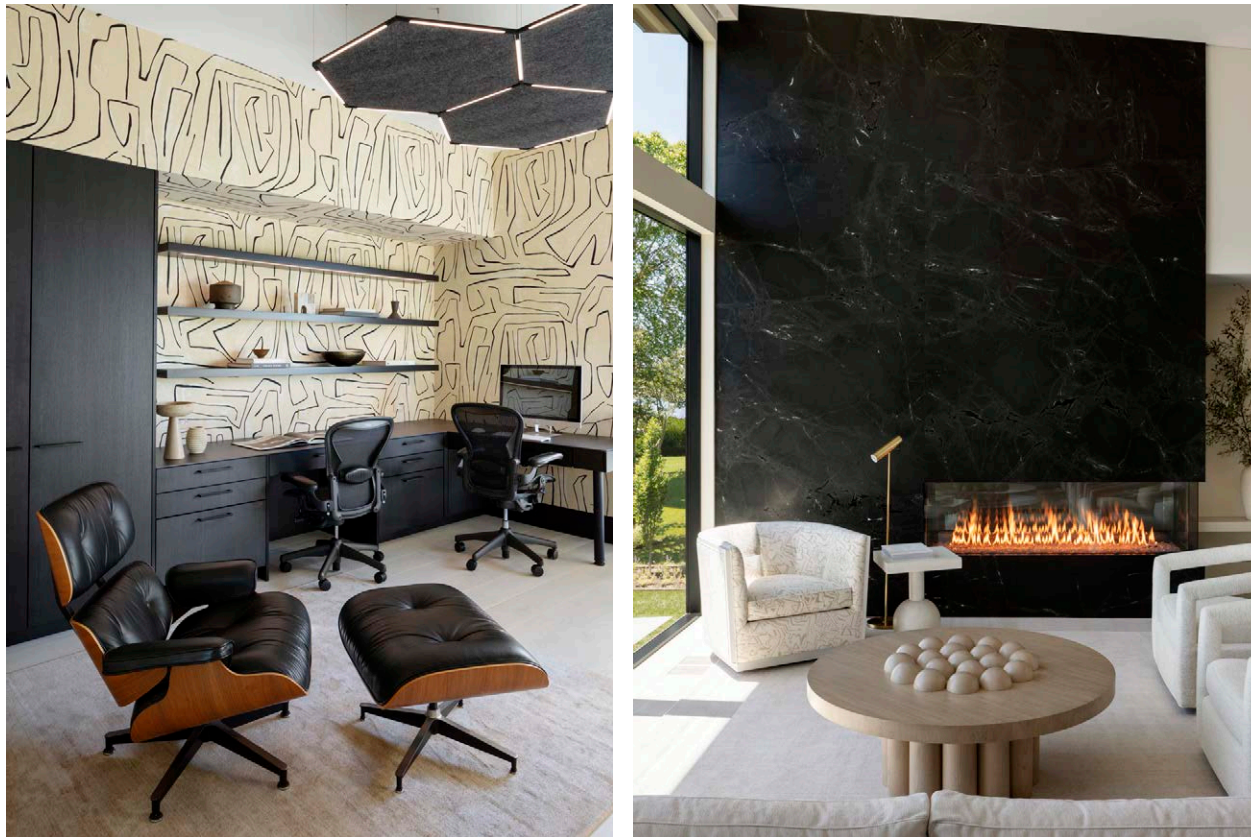

Total Home Project by a Team of Professionals

FIRST PLACE

DESIGN EXCELLENCE

LYNBROOK OF ANNAPOLIS

THE DRAWING BOARD, INC.

FARNADY INTERIORS

McHALE LANDSCAPE DESIGN

BAYSIDE CONTEMPORARY

What was originally a weekend fishing getaway on the Chesapeake Bay is now a contemporary full-time home designed to fulfill the needs of owners transitioning into their golden years, thanks to architect The Drawing Board Inc., custom builder Lynbrook of Annapolis, interior designer Farnady Interiors, and landscaper McHale Landscape Design. The project entailed demolishing the original first floor to open up the space and bring in modern architectural elements. Raised ceilings create space for the floor-to-ceiling black-based windows that overlook the water. Unusual design elements include waterfall countertops, abstract wallpaper, and lighting fixtures. A central feature is the fireplace with dramatic wall-to-floor ceiling stones. Outside, the home boasts white nickel-gap and metal charcoal gray siding that matches the garage doors. These neutral colors and straight lines are repeated throughout the interior.